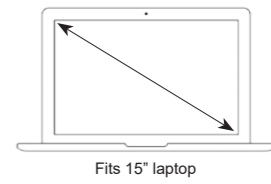

Antique brass accessories

Oversized zippers

Tartan lining

OILSKIN FABRIC
GENUINE LEATHER
HANDLES

TUCK-AWAY ADJUSTABLE BACKPACK STRAPS

Urban Compu Brief Bag (BUCB)
 600D polyester with PU backing
 Colour: black
 Capacity: 24 Litres
 Dimensions: 50cm W x 34cm H x 14cm D

LAY FLAT LAPTOP COMPARTMENT ACCELERATING AIRPORT SECURITY

Intern Brief Bag (BINB)
 600D polyester with latex rubber backing and reinforced ripstop nylon
 Colour: black/charcoal
 Capacity: 17 Litres
 Dimensions: 38cm W x 33cm H x 14cm D