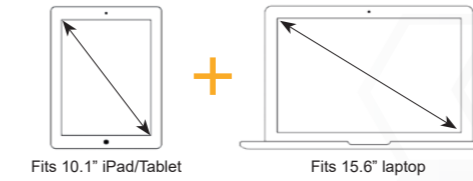

Premium Luggage

PORTAL SERIES

CHARGE YOUR DEVICE FROM YOUR BAG

Portal Brief Bag (BPOB)
Jacquard polyester and water resistant 900D coated polyester
Colour: black
Capacity: 15 Litres
Dimensions: 42cm W x 30cm H x 12cm D

Portal Compu Backpack (BPOCB)
Jacquard polyester and water resistant 900D coated polyester
Colour: Black
Capacity: 16 Litres
Dimensions: 20cm W x 47cm H x 17cm D

Back panel designed to slip easily over trolley handles

Fits 15.6" laptop

WIRED SERIES

CHARGE YOUR DEVICE FROM YOUR BAG

Wired Compu Backpack (BWICB)
Melange polyester and water resistant 900D coated polyester
Colour: grey melange/black
Capacity: 17 Litres
Dimensions: 30cm W x 46cm H x 13cm D