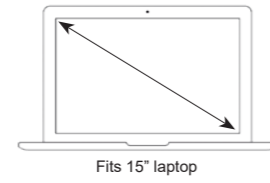

Transit Travel Bag (BTNT)
Reinforced ripstop nylon and 600D polyester with latex rubber backing
Colour: black/charcoal
Capacity: 48 Litres
Dimensions: 31cm W x 49cm H x 32cm D (includes front backpack)