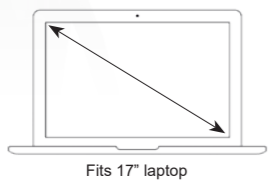

Antique brass accessories

Oversized zippers

Tartan lining

OILSKIN FABRIC
GENUINE LEATHER
HANDLES

TUCK-AWAY ADJUSTABLE BACKPACK STRAPS

Urban Compu Brief Bag (BUCB)
 600D polyester with PU backing
 Colour: black
 Capacity: 24 Litres
 Dimensions: 50cm W x 34cm H x 14cm D

LAY FLAT LAPTOP COMPARTMENT ACCELERATING AIRPORT SECURITY

Intern Brief Bag (BINB)
 600D polyester with latex rubber backing and reinforced ripstop nylon
 Colour: black/charcoal
 Capacity: 17 Litres
 Dimensions: 38cm W x 33cm H x 14cm D