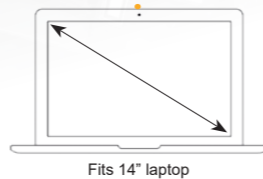

4X SEPARATE POUCHES FOR SHOES, TIES & ACCESSORIES

Transporter Garment Bag (BTGB)
600D polyester with latex rubber backing
Colour: black
Dimensions: 56cm W x 53cm H x 8cm D (Folded),
107cm H (Unfolded)

PERFECT TRAVEL GARMENT GEAR BAG