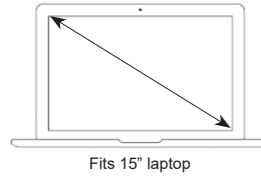

Backpacks

COMPLETELY COVERED CARRY ON

Tactic Compu Backpack (BTB)
Reverse gauge nylon with PVC coating and grey contrast 210D lining
Colour: black
Capacity: 34 Litres, Expanded: 49 Litres
Dimensions: 32cm W x 48cm H x 22cm D, Expanded: 32cm W x 48cm H x 32cm D

Fits 15.6" laptop

Fits 10.1" iPad/Tablet

EXPANDABLE COMPARTMENT FOR EXTRA PACKING SPACE

Network Compu Backpack (BNWB)
 600D polyester with PU backing and 1680D polyester
 Colours: black/black, navy/black
 Capacity: 36 Litres
 Dimensions: 33cm W x 48cm H x 23cm D

Fits 11" iPad/Tablet

MULTIPLE TECH
 COMPARTMENTS

Y-Byte Compu Backpack (BYB)
 600D polyester with latex rubber backing
 Colours: navy/black, charcoal/black
 Capacity: 23 Litres
 Dimensions: 29cm W x 45cm H x 18cm D