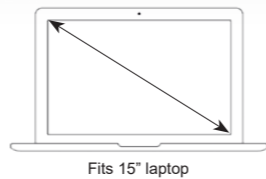

Backpacks

COMPLETELY COVERED CARRY ON

Tactic Compu Backpack (BTB)
Reverse gauge nylon with PVC coating and grey contrast 210D lining
Colour: black
Capacity: 34 Litres, Expanded: 49 Litres
Dimensions: 32cm W x 48cm H x 22cm D, Expanded: 32cm W x 48cm H x 32cm D

Fits 15.6" laptop

Fits 10.1" iPad/Tablet

EXPANDABLE COMPARTMENT FOR EXTRA PACKING SPACE

Network Compu Backpack (BNWB)
 600D polyester with PU backing and 1680D polyester
 Colours: black/black, navy/black
 Capacity: 36 Litres
 Dimensions: 33cm W x 48cm H x 23cm D

Fits 11" iPad/Tablet

MULTIPLE TECH
 COMPARTMENTS

Y-Byte Compu Backpack (BYB)
 600D polyester with latex rubber backing
 Colours: navy/black, charcoal/black
 Capacity: 23 Litres
 Dimensions: 29cm W x 45cm H x 18cm D

Basket Backpack (BBB)
 600D polyester with latex rubber backing
 Colour: Black
 Capacity: 36 Litres
 Dimensions: 35cm W x 52cm H x 20cm D

Fits 11" iPad/Tablet

Reflex Backpack (BRFB)

600D polyester with latex rubber backing