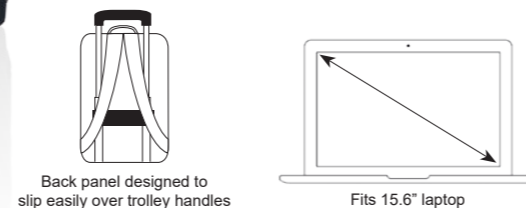

Portal Compu Backpack (BPOCB)
Jacquard polyester and water resistant 900D coated polyester
Colour: Black
Capacity: 16 Litres
Dimensions: 20cm W x 47cm H x 17cm D

Back panel designed to slip easily over trolley handles

Fits 15.6" laptop